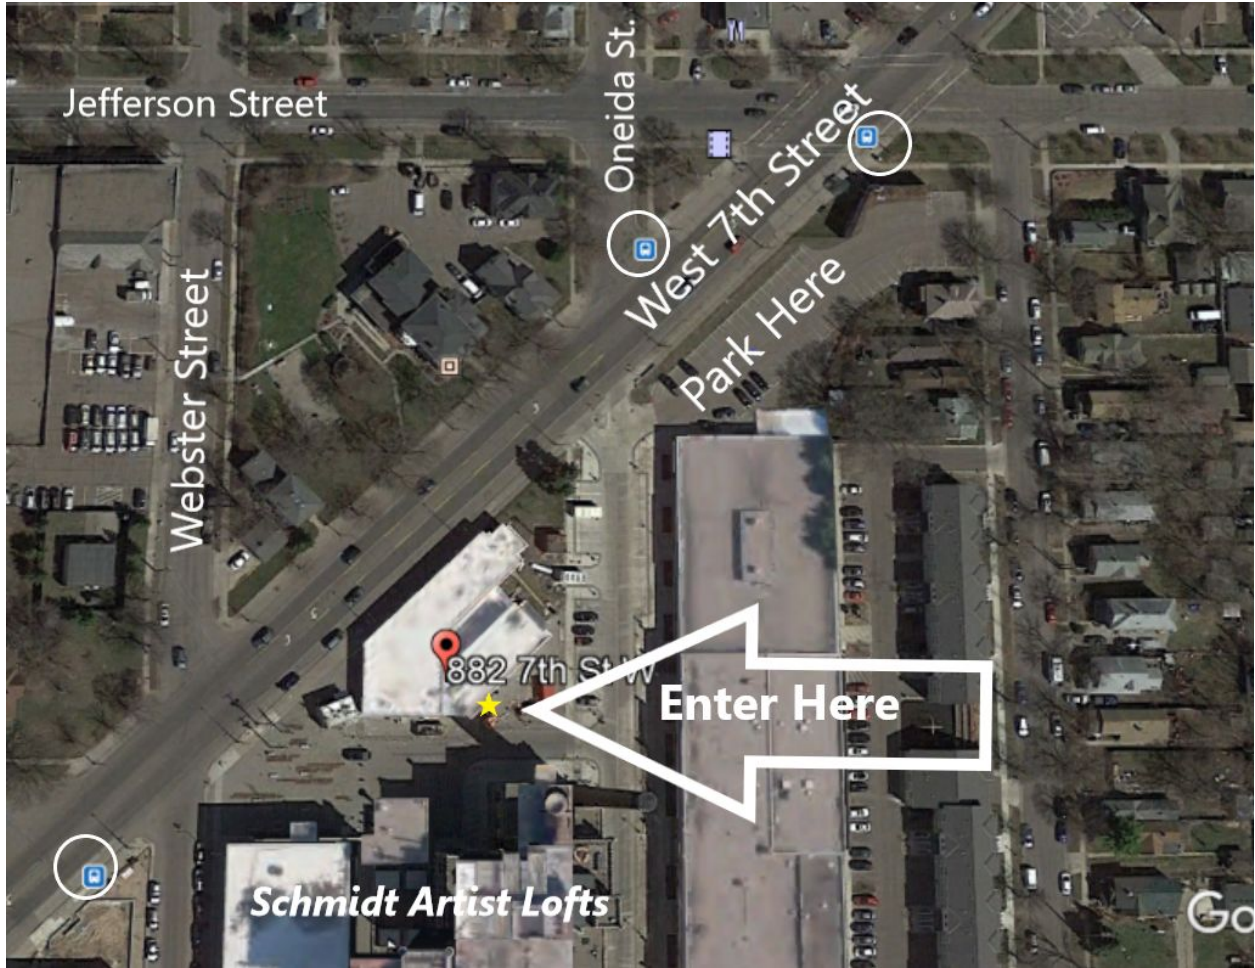

How to get to the West 7th / Fort Road Federation's New Office at 882 West 7th Street, Suite 6 (in the Rathskeller Building of the Schmidt Brewery Complex).

The entrance you want looks like this:

Once inside...
Turn right, going up a short staircase. Turn left. Go up the stairs. Turn right. Go to the end of the hallway. Welcome! You're at our new office.